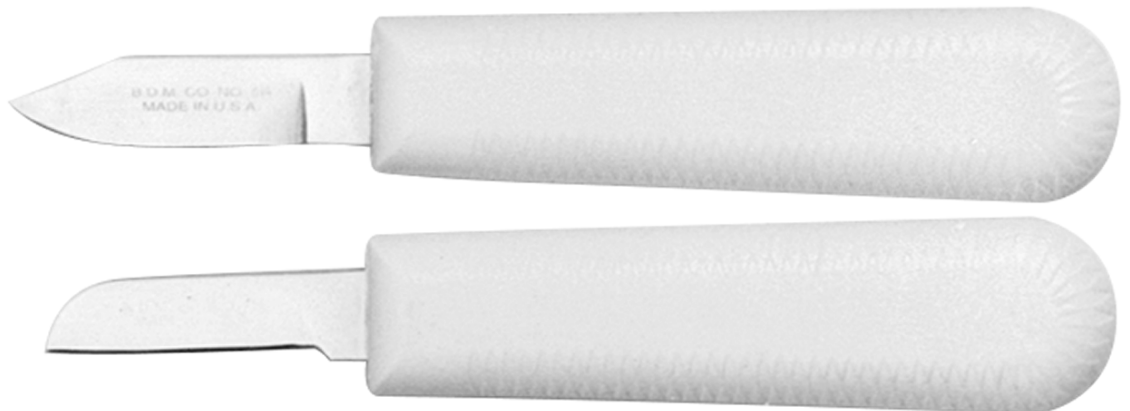

Buffalo Knives

The Industry Standard For Quality and Performance!

*Knives With
Rosewood Handles*
Highest quality, ultra-
sharp carbon steel
blades permanently
riveted to hand-rubbed
rosewood handles.

Style	Blade	Item No.
No. 6R	1 1/2"	55570
No. 7R	1 1/2"	55600
No. 12	1 3/4"	55700

Made in USA!

*Knives With Green Line
Enamelled Handles*
Highest quality, ultra-sharp
carbon steel blades attached to
ergonomic enamelled handles.

Style	Blade	Item No.
No. 6	1 1/2"	55560
No. 7	1 1/2"	55590
No. 3	2 3/8"	55500
No. 8	2"	55630

Made in USA!

Autoclavable Knives
Sharp, stain-resistant
blades permanently
attached to durable
plastic handles.

Style	Blade	Item No.
No. 6A	1 1/2"	65570
No. 7A	1 1/2"	65600

Made in USA!

Buffalo Dental Manufacturing Co., Inc.,