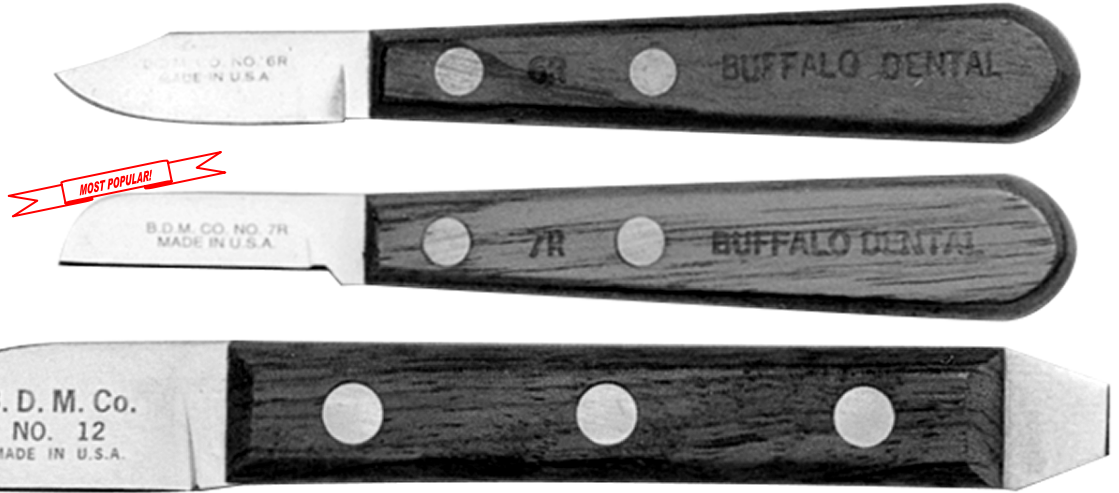

Buffalo Knives

The Industry Standard For Quality and Performance!

*Knives With
Rosewood Handles*
Highest quality, ultra-
sharp carbon steel
blades permanently
riveted to hand-rubbed
rosewood handles.

Style	Blade	Item No.
No. 6R	1 1/2"	55570
No. 7R	1 1/2"	55600
No. 12	1 3/4"	55700

Made in USA!

*Knives With Green Line
Enamelled Handles*
Highest quality, ultra-sharp
carbon steel blades attached to
ergonomic enamelled handles.

Style	Blade	Item No.
No. 6	1 1/2"	55560
No. 7	1 1/2"	55590
No. 3	2 3/8"	55500
No. 8	2"	55630

Made in USA!

Autoclavable Knives
Sharp, stain-resistant
blades permanently
attached to durable
plastic handles.

Style	Blade	Item No.
No. 6A	1 1/2"	65570
No. 7A	1 1/2"	65600

Made in USA!

Buffalo Dental Manufacturing Co., Inc.,